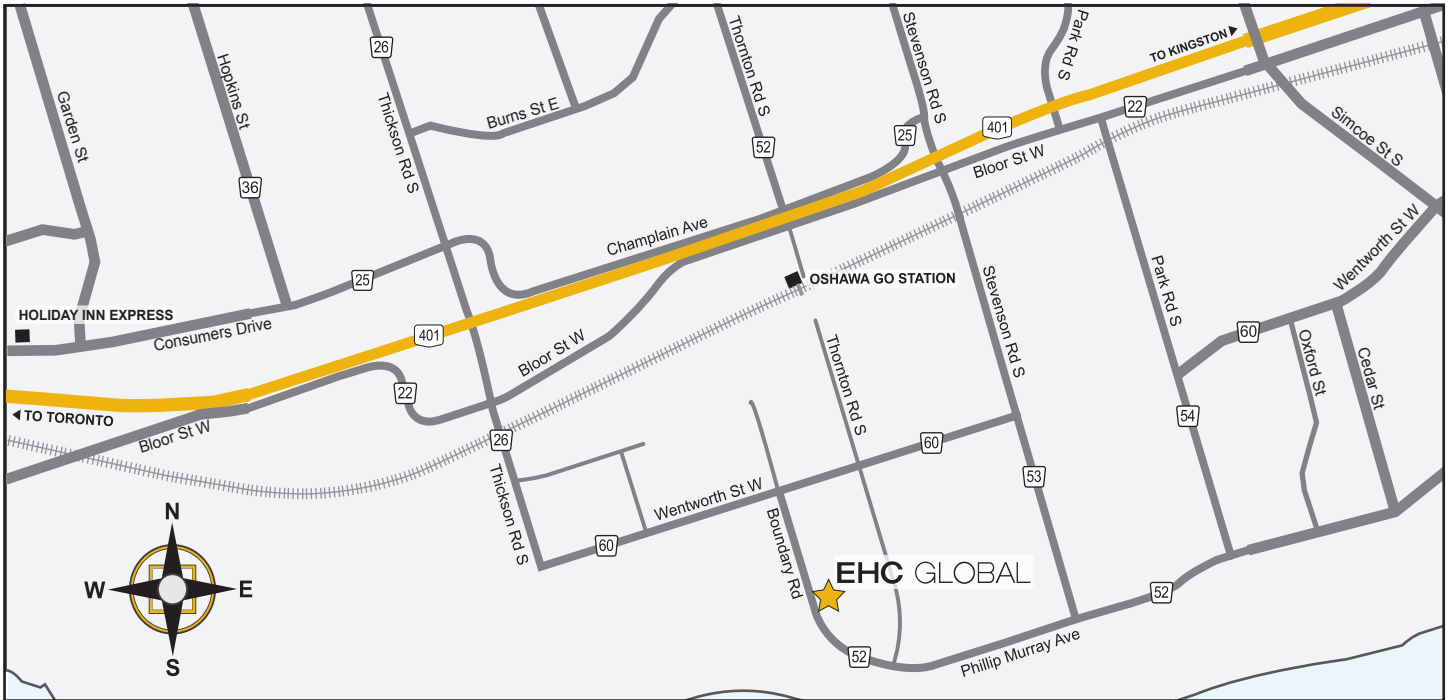

Directions to EHC Global (Oshawa, Canada)

 **EHC Canada** 1287 Boundary Road Oshawa, Ontario Canada L1J 6Z7
 905 432 3200  www.ehc-global.com

From Pearson International Airport

- ▶ Head southeast on Airport Road, then turn left onto the ON-409 E/ON-427 ramp to ON-401.
- ▶ Keep left and merge onto ON-409.
- ▶ Use the left lanes to merge onto ON-401 E.
- ▶ Stay on ON-401 E, then take exit 412 for Regional Road 26/Thickson Road.
- ▶ Turn right onto Thickson Rd S.
- ▶ Turn left onto Wentworth St.
- ▶ Turn right onto Boundary Rd.
- ▶ After 500m, EHC Global will be on the left.

From Billy Bishop Toronto City Airport

- ▶ Take Gardiner Expy E from Lake Shore Blvd.
- ▶ Use the left lanes to merge onto the Don Valley Parkway N.
- ▶ After 14km, use the right 3 lanes to take the ON-401 E exit.
- ▶ Stay on the ON-401 E for 36km, then take exit 412 for Regional Road 26/Thickson Road.
- ▶ Turn right onto Thickson Rd S.
- ▶ Turn left onto Wentworth St.
- ▶ Turn right onto Boundary Rd.
- ▶ After 500m, EHC Global will be on the left.

From Oshawa GO Station

- ▶ Head North on Thornton Rd S and turn right onto Bloor St W/Durham Regional Rd 22.
- ▶ Use the right lane to take the ramp and turn left onto Stevenson Rd S.
- ▶ Turn right onto Wentworth St.
- ▶ Turn left onto Boundary Rd.
- ▶ After 500m, EHC Global will be on the left.

Find us using:

GOOGLE

WAZE

MAPQUEST

Nearby Accommodations

1 Holiday Inn Express

🏠 180 Consumers Dr, Whitby, ON L1N 9S3
 ☎ (905) 665-8400
 🌐 www.ihg.com

2 Residence Inn by Marriott