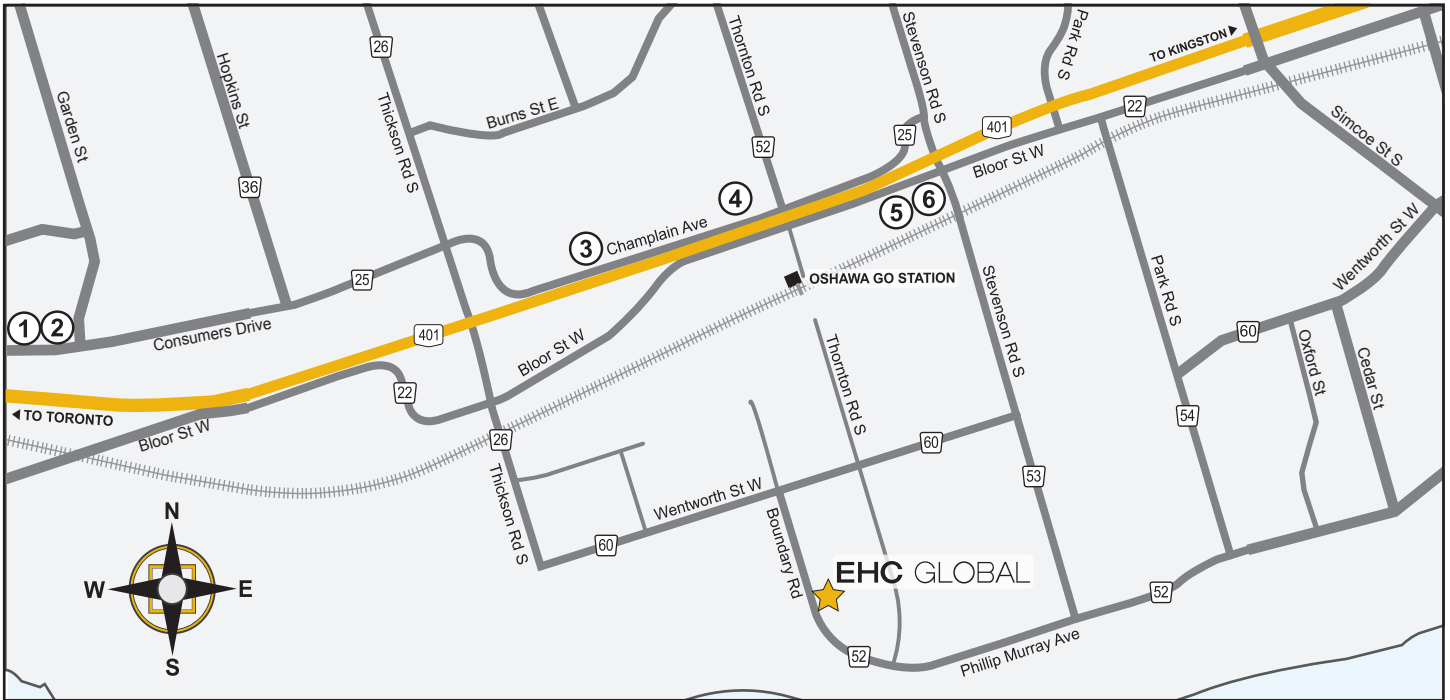

Directions to EHC Global (Oshawa, Canada)

 **EHC Canada** 1287 Boundary Road Oshawa, Ontario Canada L1J 6Z7
 905 432 3200  www.ehc-global.com

From Pearson International Airport

- ▶ Head southeast on Airport Road, then turn left onto the ON-409 E/ON-427 ramp to ON-401.
- ▶ Keep left and merge onto ON-409.
- ▶ Use the left lanes to merge onto ON-401 E.
- ▶ Stay on ON-401 E, then take exit 412 for Regional Road 26/Thickson Road.
- ▶ Turn right onto Thickson Rd S.
- ▶ Turn left onto Wentworth St.
- ▶ Turn right onto Boundary Rd.
- ▶ After 500m, EHC Global will be on the left.

From Billy Bishop Toronto City Airport

- ▶ Take Gardiner Expy E from Lake Shore Blvd.
- ▶ Use the left lanes to merge onto the Don Valley Parkway N.
- ▶ After 14km, use the right 3 lanes to take the ON-401 E exit.
- ▶ Stay on the ON-401 E for 36km, then take exit 412 for Regional Road 26/Thickson Road.
- ▶ Turn right onto Thickson Rd S.
- ▶ Turn left onto Wentworth St.
- ▶ Turn right onto Boundary Rd.
- ▶ After 500m, EHC Global will be on the left.

From Oshawa GO Station

- ▶ Head North on Thornton Rd S and turn right onto Bloor St W/Durham Regional Rd 22.
- ▶ Use the right lane to take the ramp and turn left onto Stevenson Rd S.
- ▶ Turn right onto Wentworth St.
- ▶ Turn left onto Boundary Rd.
- ▶ After 500m, EHC Global will be on the left.

Find us using:

GOOGLE

WAZE

MAPQUEST

Nearby Accommodations

1 Holiday Inn Express

🏠 180 Consumers Dr, Whitby, ON L1N 9S3
 ☎ (905) 665-8400
 🌐 www.ihg.com

2 Residence Inn by Marriott